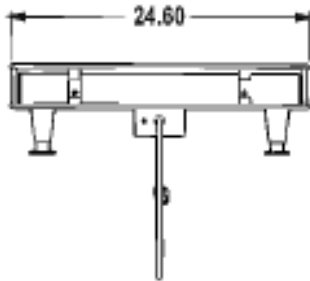

PRODUCT:

QUANTITY:

ITEM:

PRODUCT SPECIFICATIONS

Construction:

Thick stainless steel built. Griddle surface is 5/16 thick polished aluminum.

Electrical Information:

120V: NEMA5-15P
208V/ 240: NEMA 6-15P

Electrical Specifications:

120V, 1200W
208V, 1200W, 5.8Amps
240V, 1600W, 6.7Amps

Cooking Surface:

20" x 23 1/2" Grill Surface

Overall Dimensions:

7.38" H x 24 5/8" W x 21 5/8"D

Shipping:

TG-2025: 52 lbs. (23.6kg)

Freight Class: 85

FOB: Allen, TX 75013

*APW Wyott reserves the right to modify specifications or discontinue models without incurring obligation.