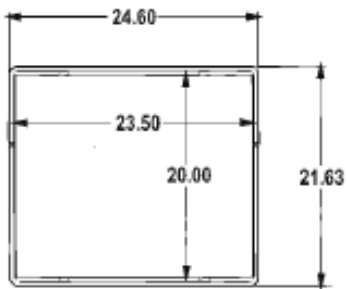

PRODUCT:

QUANTITY:

ITEM:

PRODUCT SPECIFICATIONS

Construction:

Thick stainless steel built. Griddle surface is 5/16 thick polished aluminum.

Electrical Information:

120V: NEMA5-15P
208V/ 240: NEMA 6-15P

Electrical Specifications:

120V, 1200W
208V, 1200W, 5.8Amps
240V, 1600W, 6.7Amps

Cooking Surface:

20" x 23 1/2" Grill Surface

Overall Dimensions:

7.38" H x 24 5/8" W x 21 5/8"D

Shipping:

TG-2025: 52 lbs. (23.6kg)

Freight Class: 85

FOB: Allen, TX 75013

*APW Wyott reserves the right to modify specifications or discontinue models without incurring obligation.