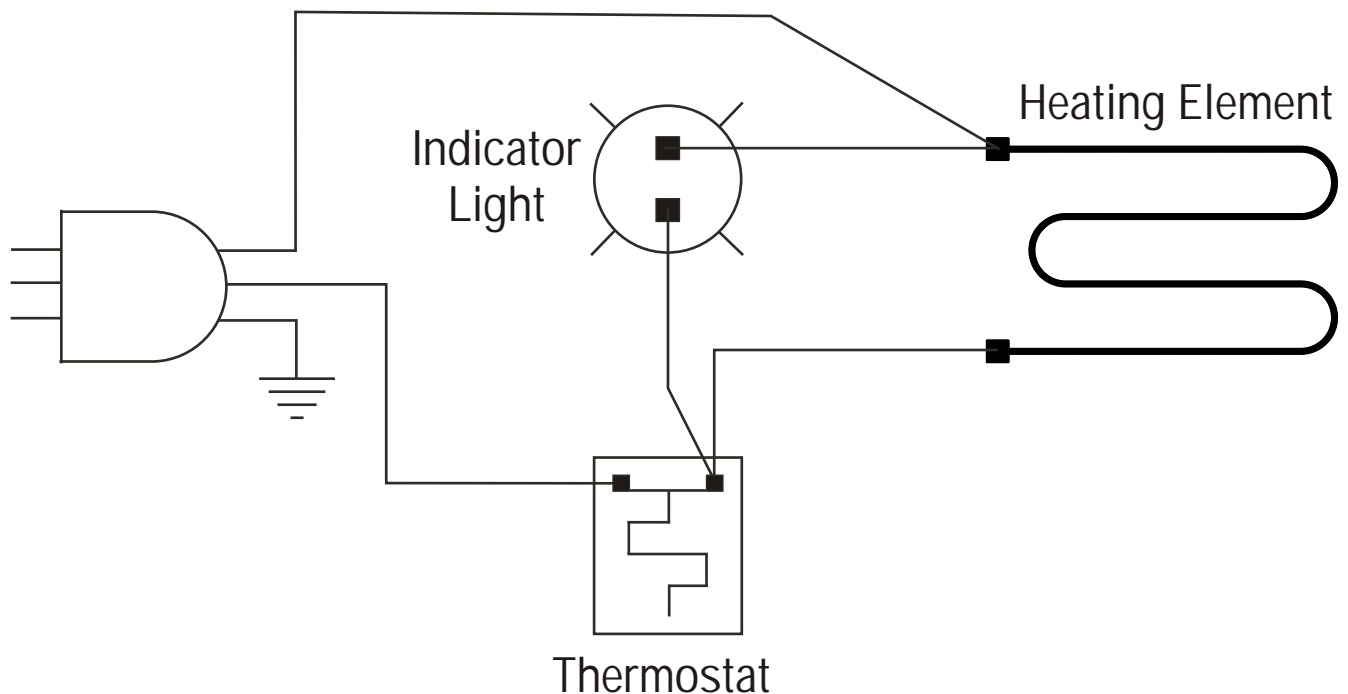

Model	Part Number	Voltage	Wattage
CWM-2A	70107250	120	1,500

CWM-2A WIRING DIAGRAM

729 Third Avenue
Dallas, TX 75226

CWM-2A

Countertop Warmer with Drain

Phone: (214) 421-7366
 Fax: (214) 565-0976
 Toll Free: (800) 527-2100
 Website: www.apwwyott.com
 E-mail: info@apwwyott.com

Item	Part No.	Description	Item	Part No.	Description
1	70107263	False Bottom	16	89054	Nut, KEPS 6-32
2	70107259	Cover, Hinge	17	89025	Nut, Speed 10-24 Pal Zinc
3	70107266	Cover, Bottom Foot Assy, 12 x 20	18	70107261	W/ Assy Pan
4	89111	Bushing, Strain Relief SR-7W-2	19	56506	Plate, Reflector
5	70107254	Clip, Retainer	20	89175	Rivet, Pop 66D
6	55945	Cord w/Leads	21	89073	Screw, #8 x 1/2 Hex Tapit Sht Mtl
7	55610	Cover, Bottom	22	69138	Thermostat, 200° F w/Spring Clip
8	56322	Element, 1500W, 115V	23	70107253	Valve, 1/4 Turn
9	70107230	Handle, Utility	24	70107248	W/Assy, Cooker Warmer
10	56547	Insulation 14 3/8 x 9 1/4 x 1/2	25	70107216	W/Assy, T-stat Bracket
11	54817	Insulation 14 x 22 x 1/2	26	89059	Washer, #10, External Lock
12	87146	Knob	27	89165	Knob
13	56530	Light, Pilot	28	70107264	Tube, Drain
14	89061	Nut, Hex 10-24	29	66736	*Tape, PVC 1" White
15	88961	Nut, Hex 10-24, Green			* Not Shown