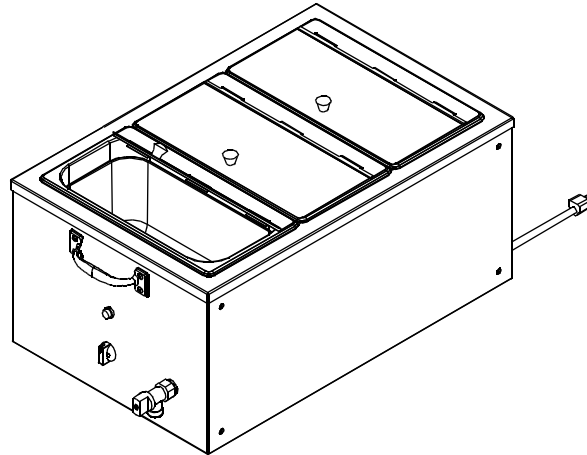

Model	Part Number	Voltage	Wattage
CWM-2A	70107250	120	1,500

CWM-2A WIRING DIAGRAM

729 Third Avenue
Dallas, TX 75226

CWM-2A

Countertop Warmer with Drain

Phone: (214) 421-7366
 Fax: (214) 565-0976
 Toll Free: (800) 527-2100
 Website: www.apwwyott.com
 E-mail: info@apwwyott.com

Item	Part No.	Description	Item	Part No.	Description
1	70107263	False Bottom	16	89054	Nut, KEPS 6-32
2	70107259	Cover, Hinge	17	89025	Nut, Speed 10-24 Pal Zinc
3	70107266	Cover, Bottom Foot Assy, 12 x 20	18	70107261	W/ Assy Pan
4	89111	Bushing, Strain Relief SR-7W-2	19	56506	Plate, Reflector
5	70107254	Clip, Retainer	20	89175	Rivet, Pop 66D
6	55945	Cord w/Leads	21	89073	Screw, #8 x 1/2 Hex Tapit Sht Mtl
7	55610	Cover, Bottom	22	69138	Thermostat, 200° F w/Spring Clip
8	56322	Element, 1500W, 115V	23	70107253	Valve, 1/4 Turn
9	70107230	Handle, Utility	24	70107248	W/Assy, Cooker Warmer
10	56547	Insulation 14 3/8 x 9 1/4 x 1/2	25	70107216	W/Assy, T-stat Bracket
11	54817	Insulation 14 x 22 x 1/2	26	89059	Washer, #10, External Lock
12	87146	Knob	27	89165	Knob
13	56530	Light, Pilot	28	70107264	Tube, Drain
14	89061	Nut, Hex 10-24	29	66736	*Tape, PVC 1" White
15	88961	Nut, Hex 10-24, Green			* Not Shown