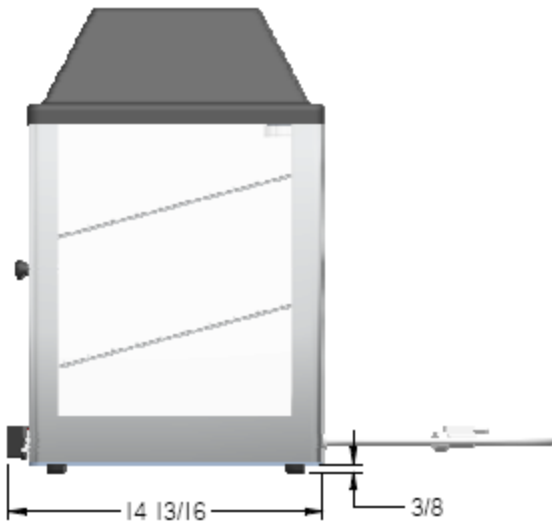

Electrical Specifications:

The 120V unit is equipped with at least a 72" three wire grounded cord which terminates with a standard three pronged mail plug. The 120V utilizes a NEMA 5-15P plug. A 40 watt bulb is used at the top.

DWCi-14 120V, 208W, 2Amps

Dimensions:

DWCi-14 14"D x 14"W x 22"H

Shipping:

Weight 32 Lbs

Freight Class 100

FOB: Allen, TX 75013

*APW Wyott reserves the right to modify specifications or discontinue models without incurring obligation.