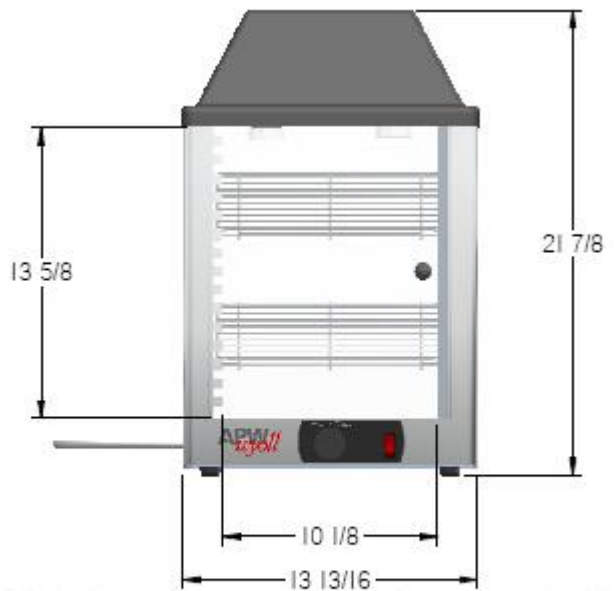

Electrical Specifications:

The 120V unit is equipped with at least a 72" three wire grounded cord which terminates with a standard three pronged mail plug. The 120V utilizes a NEMA 5-15P plug. A 40 watt bulb is used at the top.

DWCi-14 120V, 208W, 2Amps

Dimensions:

DWCi-14 14"D x 14"W x 22"H

Shipping:

Weight 32 Lbs

Freight Class 100

FOB: Allen, TX 75013

*APW Wyott reserves the right to modify specifications or discontinue models without incurring obligation.