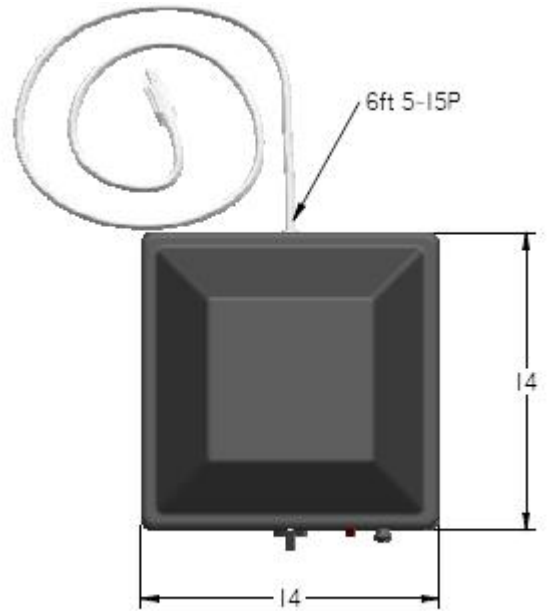

Electrical Specifications:

The 120V unit is equipped with at least a 72" three wire grounded cord which terminates with a standard three pronged mail plug. The 120V utilizes a NEMA 5-15P plug. A 40 watt bulb is used at the top.

DWCi-14 120V, 208W, 2Amps

Dimensions:

DWCi-14 14"D x 14"W x 22"H

Shipping:

Weight 32 Lbs

Freight Class 100

FOB: Allen, TX 75013

*APW Wyott reserves the right to modify specifications or discontinue models without incurring obligation.