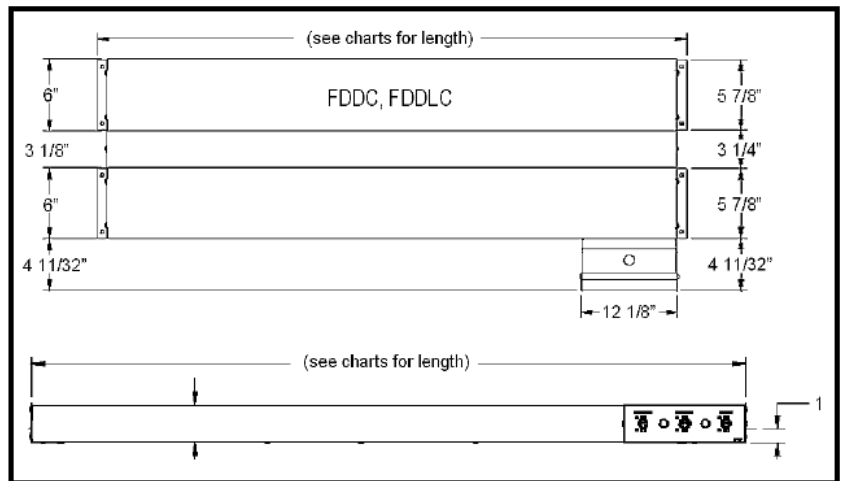

Electrical Specifications:

Standard double units available in 120V, 208V and 240V
Lighted double units available in 120V, 120V/208V or 120V/240V
FDDLC-72 208V supplied with 3 amp fuse and 30 amp circuit

Overall Dimensions:

Double Units: 15 1/8" W x 2 1/2" H
Lighted Single Units 15 1/8" W x 2 1/2" H
Side Mounted Box 4 13/32" W x 2 1/2" H x 12 1/8" L
(See charts for individual lengths)

FOB: Allen, TX 75013

Sizes 60" and above ship LTL only

Freight Class: 100

Lighted C*Radiant Overhead Warmers

High Wattage	Model	Length	Watts	Weight
	FDDL C-18H	18"	1480	13 lbs
	FDDL C-24H	24"	1680	17 lbs
	FDDL C-30H	30"	2380	19 lbs
	FDDL C-36H	36"	2880	22 lbs
	FDDL C-42H	42"	3180	25 lbs
	FDDL C-48H	48"	4180	28 lbs
	FDDL C-54H	54"	4580	29 lbs
	FDDL C-60H	60"	5640	31 lbs
	FDDL C-66H	66"	5640	35 lbs
	FDDL C-72H	72"	6240	37 lbs
Standard Wattage	Model	Length	Watts	Weight
	FDDL C-18L	18"	1080	13 lbs
	FDDL C-24L	24"	1480	17 lbs
	FDDL C-30L	30"	1780	19 lbs
	FDDL C-36L	36"	2180	22 lbs
	FDDL C-42L	42"	2580	25 lbs
	FDDL C-48L	48"	3180	26 lbs
	FDDL C-54L	54"	3180	29 lbs
	FDDL C-60L	60"	4240	31 lbs
	FDDL C-66L	66"	4240	35 lbs
	FDDL C-72L	72"	4240	37 lbs

APW Wyott reserves the right to modify specifications or discontinue models without incurring obligation